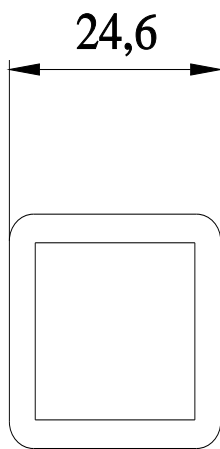

Service&Support

<https://support.industry.siemens.com/cs/ww/en/ps/3RV1903-5E>

Image database (product images, 2D dimension drawings, 3D models, device circuit diagrams, EPLAN macros, ...)

[https://www.automation.siemens.com/bilddb/cax\\_de.aspx?mlfb=3RV1903-5E&lang=en](https://www.automation.siemens.com/bilddb/cax_de.aspx?mlfb=3RV1903-5E&lang=en)