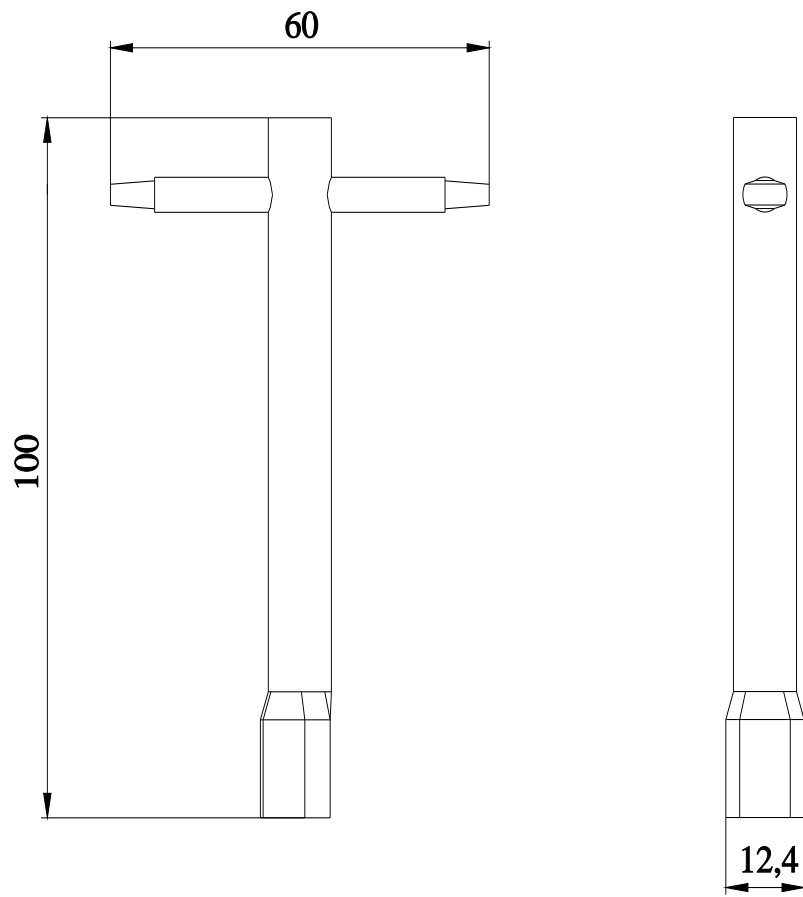

Service&Support

<https://support.industry.siemens.com/cs/ww/en/ps/3SX5600-3F>

Image database (product images, 2D dimension drawings, 3D models, device circuit diagrams, EPLAN macros, ...)

https://www.automation.siemens.com/bilddb/cax_de.aspx?mlfb=3SX5600-3F&lang=en