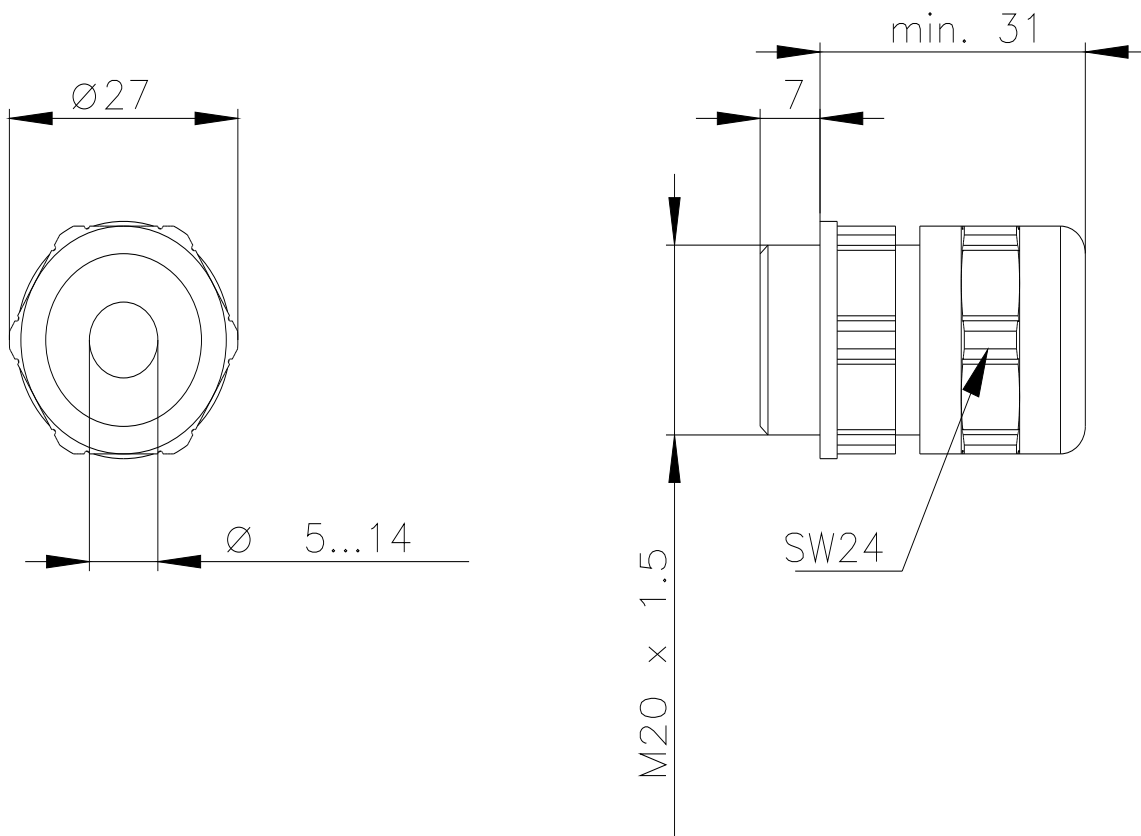

Ostatnia zmiana:

22.10.2025