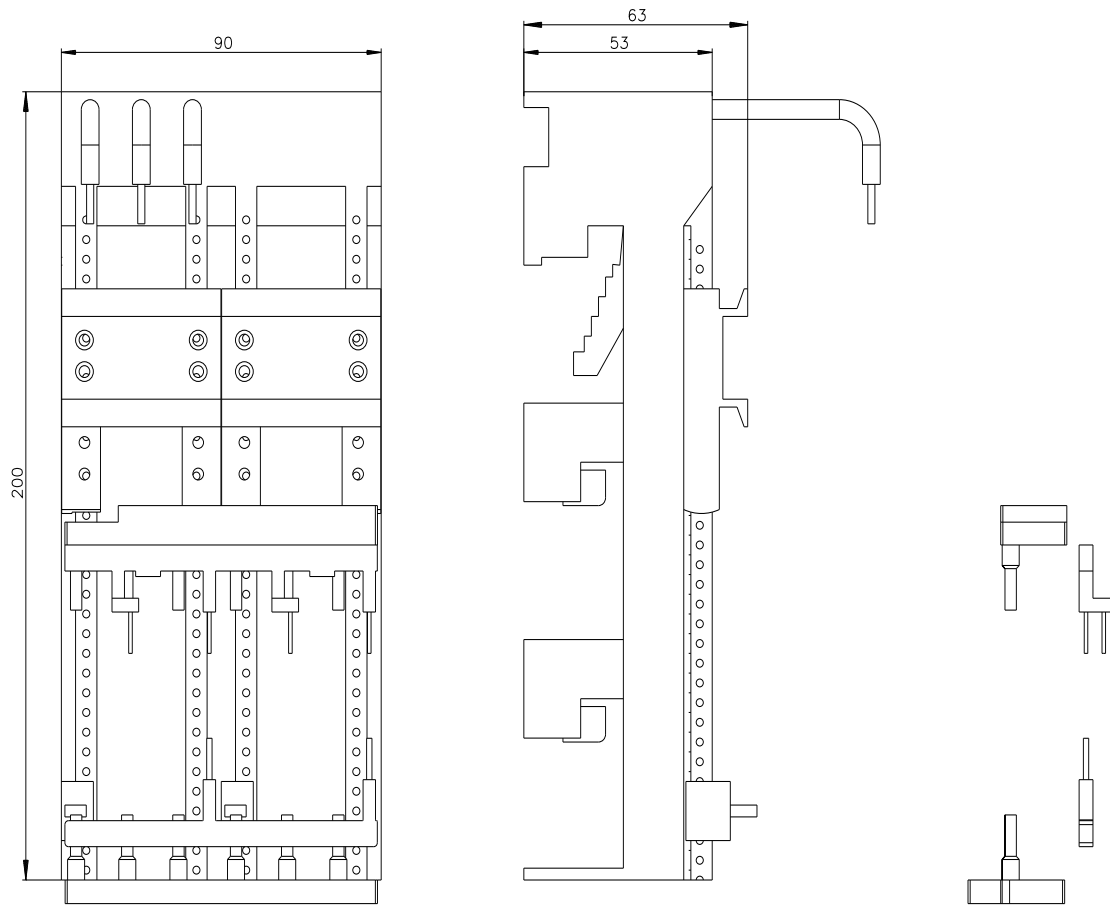

<https://www.siemens.com/ic10>

Industry Mall (System zamawiania online)

<https://mall.industry.siemens.com/mall/pl/pl/Catalog/product?mlfb=3RA2923-1EB1>

CAX-Online-Generator

<https://support.automation.siemens.com/WW/CAXorder/default.aspx?lang=en&mlfb=3RA2923-1EB1>

Service&Support

<https://support.industry.siemens.com/cs/ww/en/ps/3RA2923-1EB1>

Image database (product images, 2D dimension drawings, 3D models, device circuit diagrams, EPLAN macros, ...)

[https://www.automation.siemens.com/bilddb/cax\\_de.aspx?mlfb=3RA2923-1EB1&lang=en](https://www.automation.siemens.com/bilddb/cax_de.aspx?mlfb=3RA2923-1EB1&lang=en)