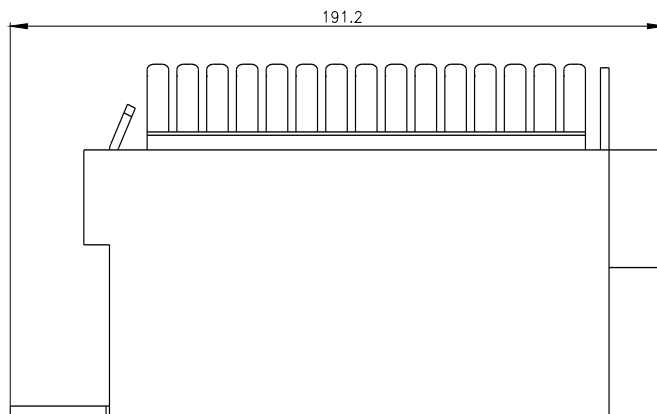

<https://support.industry.siemens.com/cs/ww/pl/ps/3NJ6923-1DA00>

Image database (product images, 2D dimension drawings, 3D models, device circuit diagrams, ...)

[https://www.automation.siemens.com/bilddb/cax\\_en.aspx?mlfb=3NJ6923-1DA00](https://www.automation.siemens.com/bilddb/cax_en.aspx?mlfb=3NJ6923-1DA00)

CAx-Online-Generator

<https://www.siemens.com/cax>

Tender specifications

<https://www.siemens.com/specifications>

Krzywe charakterystyczne

[https://curves.simaris.siemens.com/curves/<mmp\\_prod\\_noCOMP="HAUPT"></mmp\\_prod\\_no>](https://curves.simaris.siemens.com/curves/<mmp_prod_noCOMP=)