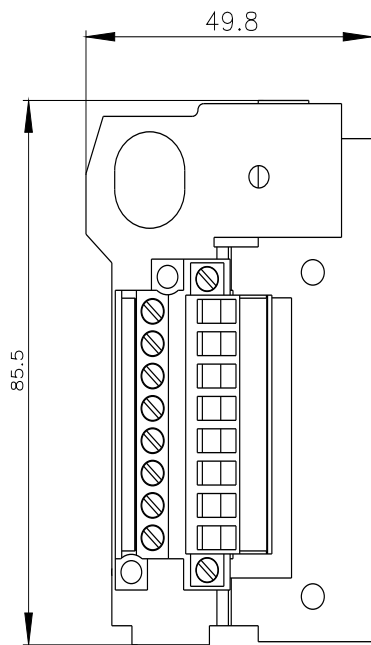

<https://support.industry.siemens.com/cs/ww/pl/ps/3NJ6940-3EC00>

Image database (product images, 2D dimension drawings, 3D models, device circuit diagrams, ...)

[https://www.automation.siemens.com/bilddb/cax\\_en.aspx?mlfb=3NJ6940-3EC00](https://www.automation.siemens.com/bilddb/cax_en.aspx?mlfb=3NJ6940-3EC00)

CAX-Online-Generator

<https://www.siemens.com/cax>

Tender specifications

<https://www.siemens.com/specifications>

Krzywe charakterystyczne

[https://curves.simaris.siemens.com/curves/<mmp\\_prod\\_noCOMP="HAUPT"></mmp\\_prod\\_no>](https://curves.simaris.siemens.com/curves/<mmp_prod_noCOMP=)