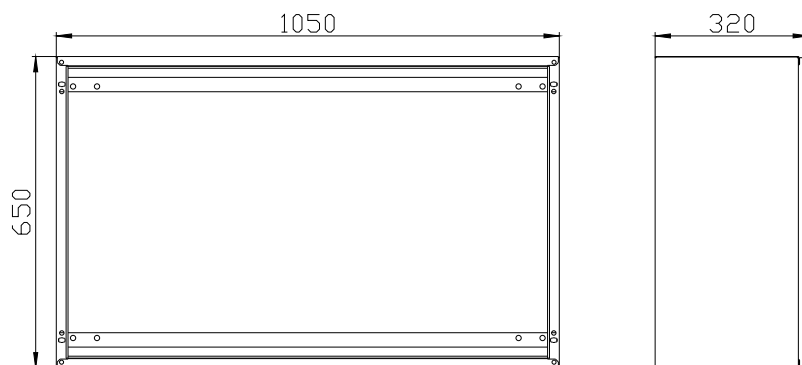

<https://support.industry.siemens.com/cs/ww/pl/ps/8GK1383-2KK44>

Image database (product images, 2D dimension drawings, 3D models, device circuit diagrams, ...)

[https://www.automation.siemens.com/bilddb/cax\\_en.aspx?mlfb=8GK1383-2KK44](https://www.automation.siemens.com/bilddb/cax_en.aspx?mlfb=8GK1383-2KK44)

CAX-Online-Generator

<https://www.siemens.com/cax>

Tender specifications

<https://www.siemens.com/specifications>

Krzywe charakterystyczne

[https://curves.simaris.siemens.com/curves/<mmp\\_prod\\_noCOMP="HAUPT"></mmp\\_prod\\_no>](https://curves.simaris.siemens.com/curves/<mmp_prod_noCOMP=)