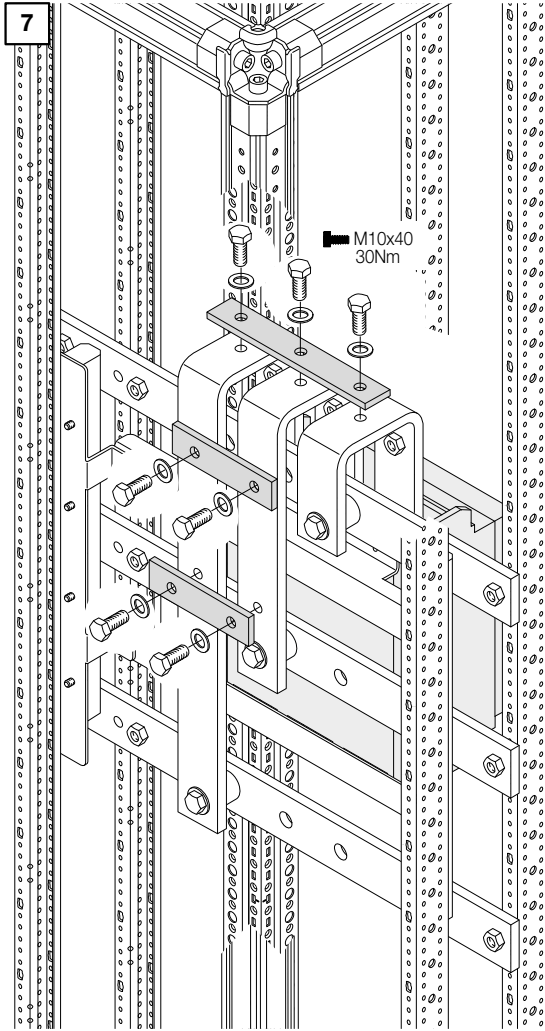

A

MBA211751
MBA211759

8x	M4x4.8x22	Torx 25
12x	M4.8x11.5	Torx 25

B ZXHC....

6x	M8x20	5mm
----	-------	-----

C ZXVC....

3x	M12x80	19
7x	M10x40	17

D

3x	M12x80	19
9x	M10x40	17

TORX 25 5mm

17 mm
19 mm

C D

www.ABB.com

Member of CISQ Federation

CERTIFIED MANAGEMENT SYSTEM
ISO 9001 - ISO 14001
BS OHSAS 18001

We reserve the right to change the contents of this document without prior notice, in the course of technical development of the product.