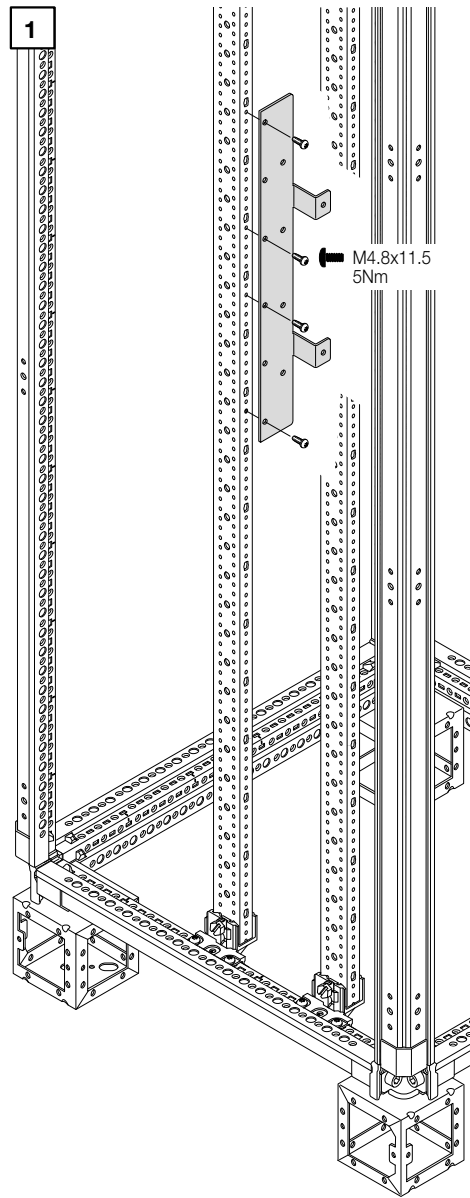

A

MBA211751
MBA211759

8x	M4x4.8x22	Torx 25
12x	M4.8x11.5	Torx 25

B ZXHC....

6x	M8x20	5mm
----	-------	-----

C ZXVC....

3x	M12x80	19
7x	M10x40	17

D

3x	M12x80	19
9x	M10x40	17

TORX 25 5mm

17 mm
19 mm

C D

www.ABB.com

Member of CISQ Federation

CERTIFIED MANAGEMENT SYSTEM
ISO 9001 - ISO 14001
BS OHSAS 18001

We reserve the right to change the contents of this document without prior notice, in the course of technical development of the product.