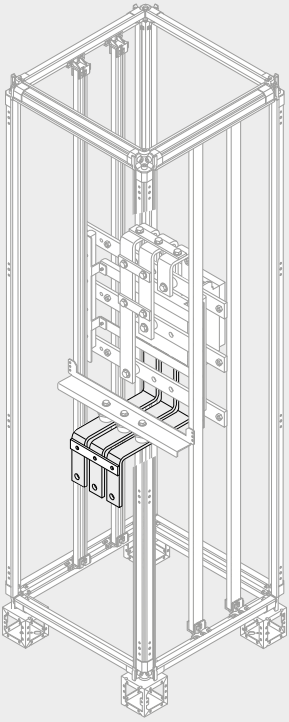

A

MBA211751
MBA211759

8x	M4x4.8x22	Torx 25
12x	M4.8x11.5	Torx 25

B ZXHC....

6x	M8x20	5mm
----	-------	-----

C ZXVC....

3x	M12x80	19
7x	M10x40	17

D

3x	M12x80	19
9x	M10x40	17

TORX 25 5mm

17 mm
19 mm

C D

www.ABB.com

Member of CISQ Federation

CERTIFIED MANAGEMENT SYSTEM
ISO 9001 - ISO 14001
BS OHSAS 18001

We reserve the right to change the contents of this document without prior notice, in the course of technical development of the product.