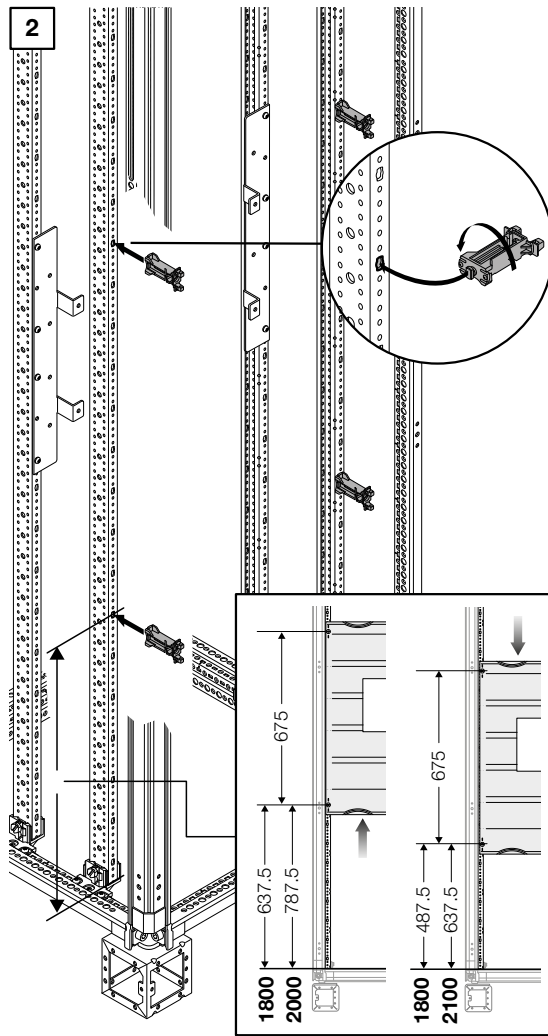

A

MBA211751
MBA211759

8x	M4x4.8x22	Torx 25
12x	M4.8x11.5	Torx 25

B ZXHC....

6x	M8x20	5mm
----	-------	-----

C ZXVC....

3x	M12x80	19
7x	M10x40	17

D

3x	M12x80	19
9x	M10x40	17

TORX 25 5mm

17 mm
19 mm

C D

www.ABB.com

Member of CISQ Federation

CERTIFIED MANAGEMENT SYSTEM
ISO 9001 - ISO 14001
BS OHSAS 18001

We reserve the right to change the contents of this document without prior notice, in the course of technical development of the product.