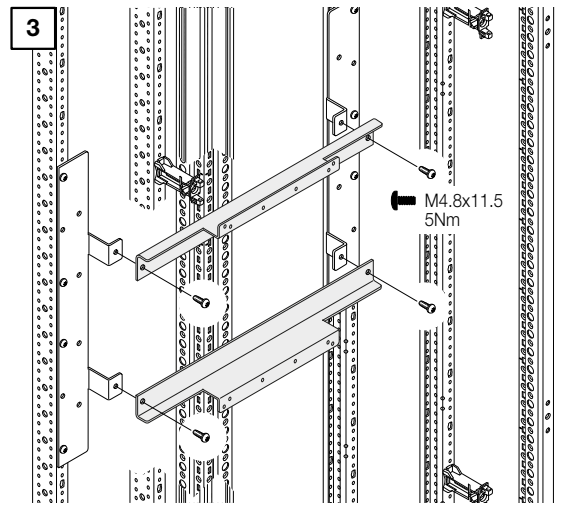

A

MBA211751
MBA211759

8x	M4x4.8x22	Torx 25
12x	M4.8x11.5	Torx 25

B ZXHC....

6x	M8x20	5mm
----	-------	-----

C ZXVC....

3x	M12x80	19
7x	M10x40	17

D

3x	M12x80	19
9x	M10x40	17

TORX 25 5mm

17 mm
19 mm

C D

www.ABB.com

Member of CISQ Federation

CERTIFIED MANAGEMENT SYSTEM
ISO 9001 - ISO 14001
BS OHSAS 18001

We reserve the right to change the contents of this document without prior notice, in the course of technical development of the product.