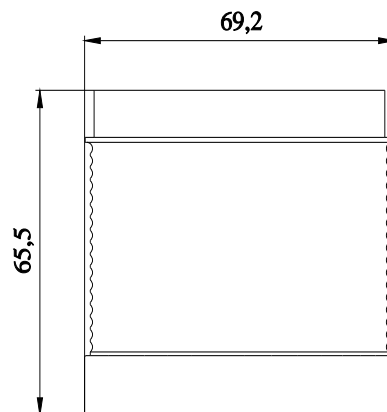

Service&amp;Support

<https://support.industry.siemens.com/cs/ww/en/ps/8WD4420-5BB>

Image database (product images, 2D dimension drawings, 3D models, device circuit diagrams, EPLAN macros, ...)

[https://www.automation.siemens.com/bilddb/cax\\_de.aspx?mlfb=8WD4420-5BB&lang=en](https://www.automation.siemens.com/bilddb/cax_de.aspx?mlfb=8WD4420-5BB&lang=en)