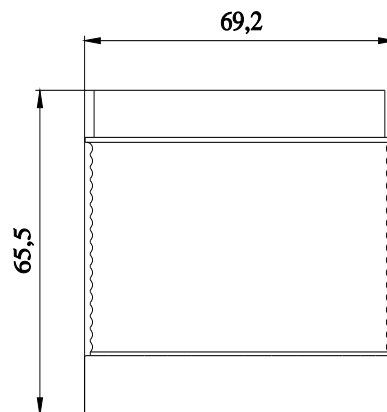

[Confirmation](#)

[Environmental Con-
firmations](#)

Więcej informacji

Informacje dotyczące opakowania

[Informacje dotyczące opakowania](#)

Information for data generation and storage

<https://support.industry.siemens.com/cs/ww/en/view/109995012>

Information- and Downloadcenter

<https://www.siemens.com/ic10>

Industry Mall (System zamawiania online)

<https://mall.industry.siemens.com/mall/pl/pl/Catalog/product?mlfb=8WD4420-5BF>

CAx-Online-Generator

<https://support.automation.siemens.com/WW/CAXorder/default.aspx?lang=en&mlfb=8WD4420-5BF>

Service&Support

<https://support.industry.siemens.com/cs/ww/en/ps/8WD4420-5BF>

Image database (product images, 2D dimension drawings, 3D models, device circuit diagrams, EPLAN macros, ...)

<https://www.automation.siemens.com/bilddb/cax_de.aspx?mlfb=8WD4420-5BF&lang=en>