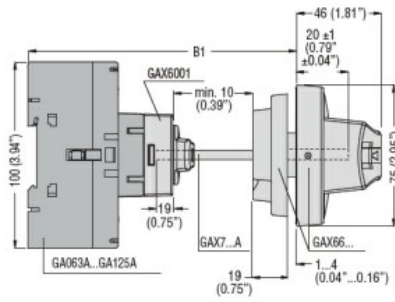

## Wymiary

**GAX7...A used with GAX60 B and GAX66/66B**

**GAX7...A used with GAX60 01 and GAX66/66B**

Extension	Length [mm(in)]	B	
		with GAX66/66B handle	
		[mm(in)]	[mm(in)]
GAX7150A	176 (6.93")	118...229 (4.64"...9.01")	119...205 (4.68"...8.07")
GAX7200A	225 (8.90")	118...279 (4.64"...10.99")	119...255 (4.68"...10.03")
GAX7300A	326 (12.83")	118...379 (4.64"...14.92")	119...355 (4.68"...13.98")