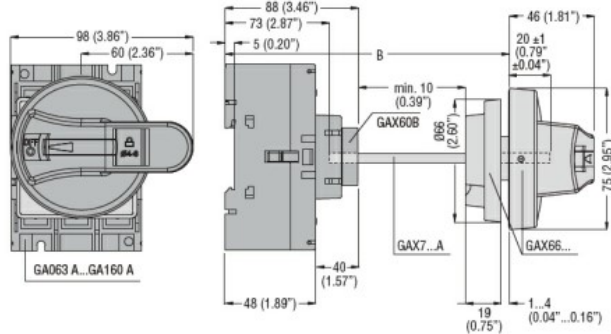

## Wymiary

**GAX7...A used with GAX60 B and GAX66/66B**

**GAX7...A used with GAX60 01 and GAX66/66B**

Extension	Length [mm(in)]	B	
		with GAX66/66B handle	
		[mm(in)]	[mm(in)]
GAX7150A	176 (6.93")	118...229 (4.64"...9.01")	119...205 (4.68"...8.07")
GAX7200A	225 (8.90")	118...279 (4.64"...10.99")	119...255 (4.68"...10.03")
GAX7300A	326 (12.83")	118...379 (4.64"...14.92")	119...355 (4.68"...13.98")