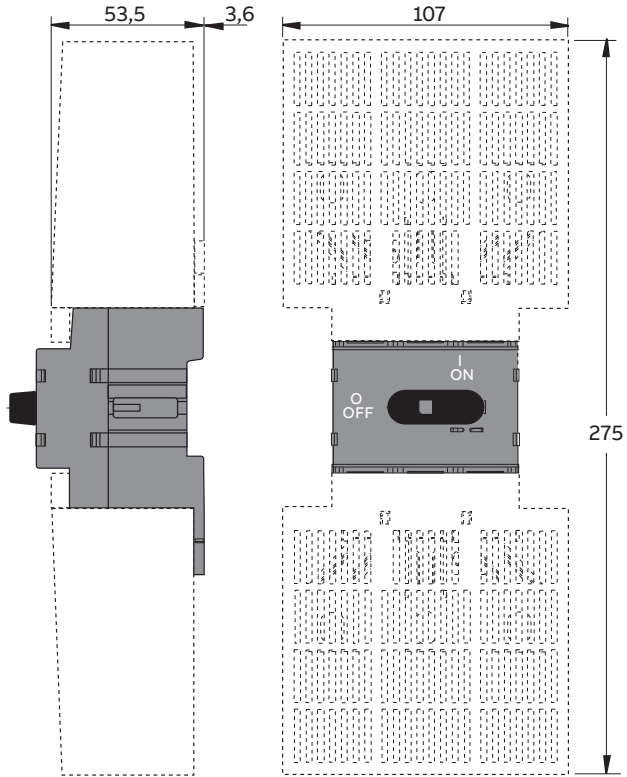

—
INSTALLATION INSTRUCTION

Terminal shroud

OTS125FL3

OTS125FL3

Or:

OTS125FL3

Contact us

ABB Oy