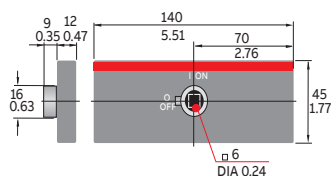

—
INSTALLATION INSTRUCTION

Conversion kit 6- and 8-pole switch mechanism OWP6D125

OWP6D125

OT100...125F3

OT100...125F4

OWP6D125

Plastic hammer

Contact us