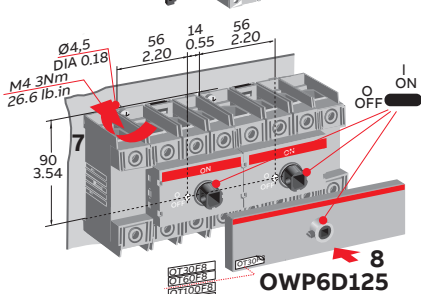

—
INSTALLATION INSTRUCTION

Conversion kit 6- and 8-pole switch mechanism OWP6D125

OWP6D125

OT100...125F3

OT100...125F4

OWP6D125

Plastic hammer

Contact us