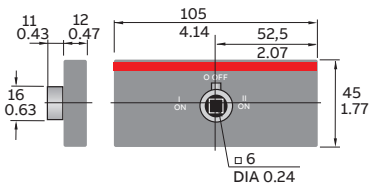

—
INSTALLATION INSTRUCTION

Conversion kit

Change-over switch mechanism

OWC6D80

OWC6D80

OWC6D80

Plastic hammer

Contact us