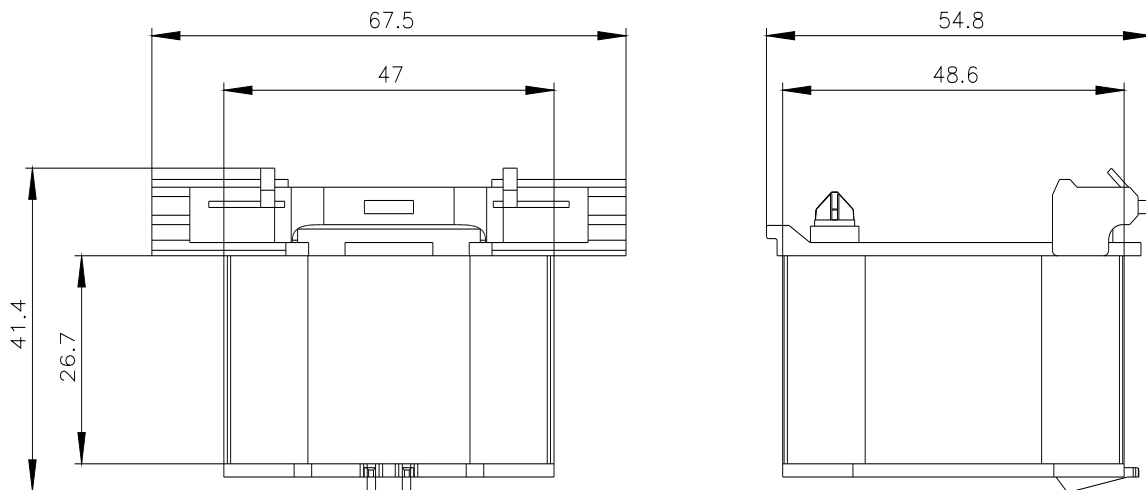

[Confirmation](#)

[Environmental Con-
firmations](#)

Więcej informacji

Informacje dotyczące opakowania

[Informacje dotyczące opakowania](#)

Information- and Downloadcenter

<https://www.siemens.com/ic10>

Industry Mall (System zamawiania online)

<https://mall.industry.siemens.com/mall/pl/pl/Catalog/product?mlfb=3RT2934-5AC21>

CAX-Online-Generator

<http://support.automation.siemens.com/WW/CAXorder/default.aspx?lang=en&mlfb=3RT2934-5AC21>

Service&Support

<https://support.industry.siemens.com/cs/ww/en/ps/3RT2934-5AC21>

Image database (product images, 2D dimension drawings, 3D models, device circuit diagrams, EPLAN macros, ...)

<http://www.automation.siemens.com/bilddb/cax_de.aspx?mlfb=3RT2934-5AC21&lang=en>

Ostatnia zmiana:

22.02.2025