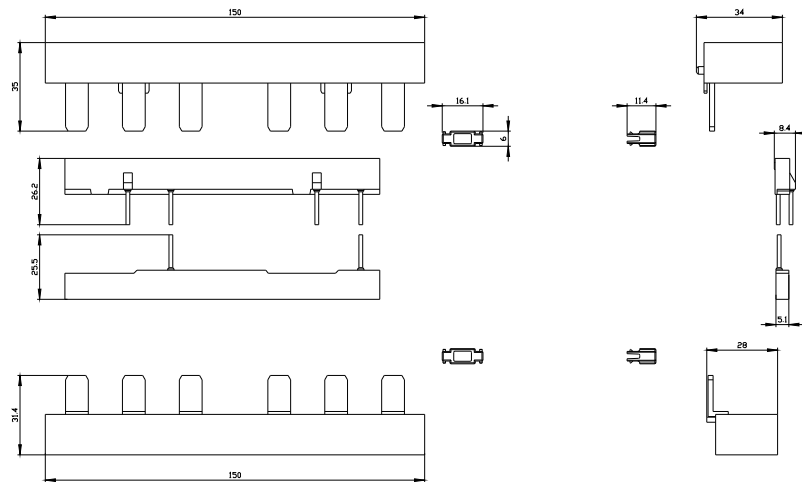

<https://www.siemens.com/ic10>

Industry Mall (System zamawiania online)

<https://mall.industry.siemens.com/mall/pl/pl/Catalog/product?mlfb=3RA2943-2AA1>

CAX-Online-Generator

<http://support.automation.siemens.com/WW/CAXorder/default.aspx?lang=en&mlfb=3RA2943-2AA1>

Service&Support

<https://support.industry.siemens.com/cs/ww/en/ps/3RA2943-2AA1>

Image database (product images, 2D dimension drawings, 3D models, device circuit diagrams, EPLAN macros, ...)

[http://www.automation.siemens.com/bilddb/cax\\_de.aspx?mlfb=3RA2943-2AA1&lang=en](http://www.automation.siemens.com/bilddb/cax_de.aspx?mlfb=3RA2943-2AA1&lang=en)