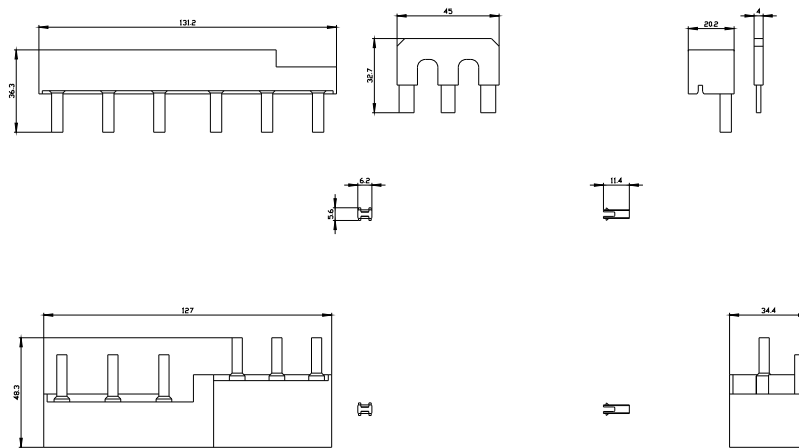

Information- and Downloadcenter

<https://www.siemens.com/ic10>

Industry Mall (System zamawiania online)

<https://mall.industry.siemens.com/mall/pl/pl/Catalog/product?mlfb=3RA2943-2C>

CAX-Online-Generator

<http://support.automation.siemens.com/WW/CAXorder/default.aspx?lang=en&mlfb=3RA2943-2C>

Service&Support

<https://support.industry.siemens.com/cs/ww/en/ps/3RA2943-2C>

Image database (product images, 2D dimension drawings, 3D models, device circuit diagrams, EPLAN macros, ...)

<http://www.automation.siemens.com/bilddb/cax_de.aspx?mlfb=3RA2943-2C&lang=en>

Ostatnia zmiana:

27.02.2025