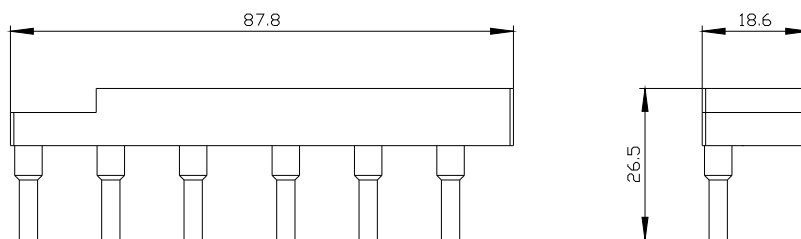

Industry Mall (System zamawiania online)

<https://mall.industry.siemens.com/mall/pl/pl/Catalog/product?mlfb=3RA2923-3DA1>

CAX-Online-Generator

<http://support.automation.siemens.com/WW/CAXorder/default.aspx?lang=en&mlfb=3RA2923-3DA1>

Service&Support

<https://support.industry.siemens.com/cs/ww/en/ps/3RA2923-3DA1>

Image database (product images, 2D dimension drawings, 3D models, device circuit diagrams, EPLAN macros, ...)

http://www.automation.siemens.com/bilddb/cax_de.aspx?mlfb=3RA2923-3DA1&lang=en