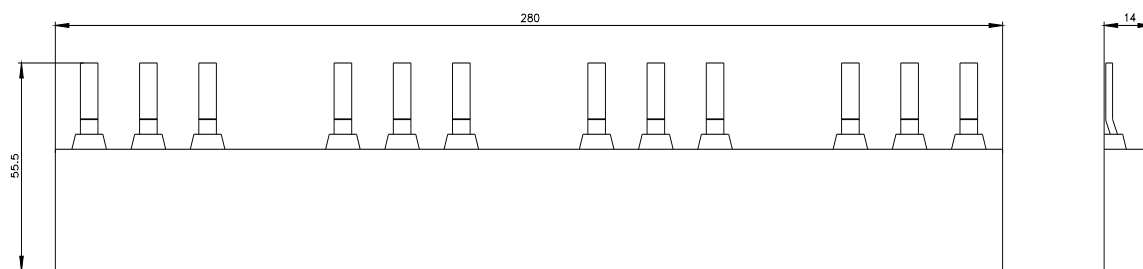

Industry Mall (System zamawiania online)

<https://mall.industry.siemens.com/mall/pl/pl/Catalog/product?mlfb=3RV1935-3C>

CAX-Online-Generator

<http://support.automation.siemens.com/WW/CAXorder/default.aspx?lang=en&mlfb=3RV1935-3C>

Service&Support

<https://support.industry.siemens.com/cs/ww/en/ps/3RV1935-3C>

Image database (product images, 2D dimension drawings, 3D models, device circuit diagrams, EPLAN macros, ...)

http://www.automation.siemens.com/bilddb/cax_de.aspx?mlfb=3RV1935-3C&lang=en