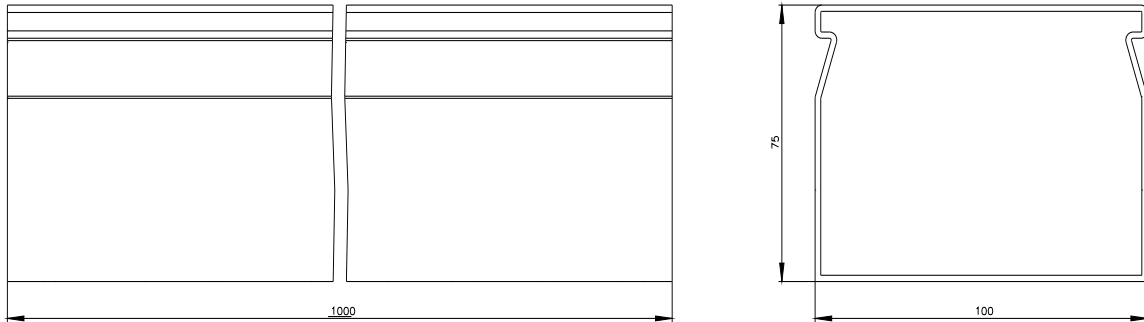

<https://support.industry.siemens.com/cs/ww/pl/ps/8MF1370-2HL6>

Image database (product images, 2D dimension drawings, 3D models, device circuit diagrams, ...)

[https://www.automation.siemens.com/bilddb/cax\\_en.aspx?mlfb=8MF1370-2HL6](https://www.automation.siemens.com/bilddb/cax_en.aspx?mlfb=8MF1370-2HL6)

CAx-Online-Generator

<https://www.siemens.com/cax>

Tender specifications

<https://www.siemens.com/specifications>

Krzywe charakterystyczne

[https://curves.simaris.siemens.com/curves/<mmp\\_prod\\_noCOMP='HAUPT'></mmp\\_prod\\_no>](https://curves.simaris.siemens.com/curves/<mmp_prod_noCOMP='HAUPT'></mmp_prod_no>)