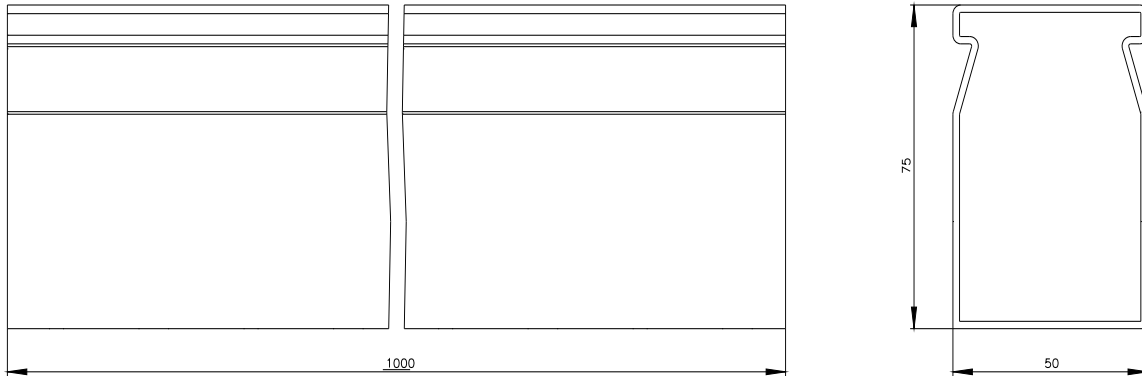

Image database (product images, 2D dimension drawings, 3D models, device circuit diagrams, ...)

https://www.automation.siemens.com/bilddb/cax_en.aspx?mlfb=8MF1350-2HL6

CAx-Online-Generator

<https://www.siemens.com/cax>

Tender specifications

<https://www.siemens.com/specifications>

Krzywe charakterystyczne

https://curves.siemens.com/curves/?mmp_prod_noCOMP='HAUPT'&mmp_prod_no=

Ostatnia zmiana:

13.04.2025 