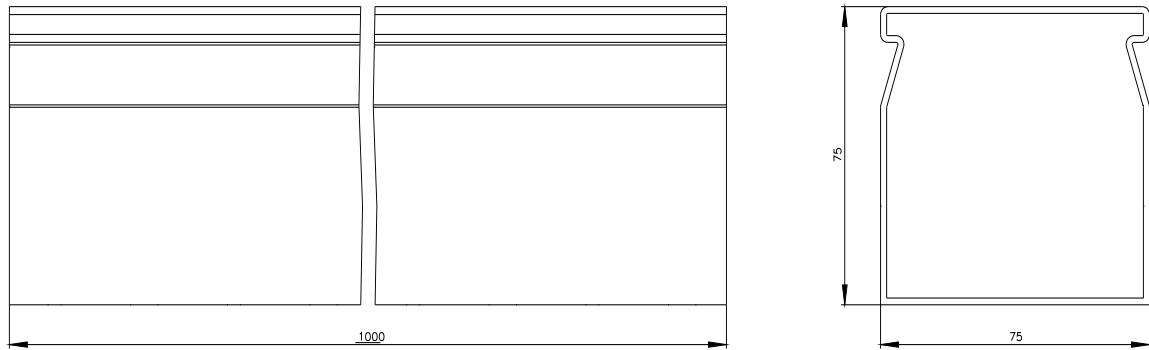

Image database (product images, 2D dimension drawings, 3D models, device circuit diagrams, ...)

https://www.automation.siemens.com/bilddb/cax_en.aspx?mlfb=8MF1360-2HL6

CAx-Online-Generator

<https://www.siemens.com/cax>

Tender specifications

<https://www.siemens.com/specifications>

Krzywe charakterystyczne

https://curves.siemens.com/curves/?mmp_prod_noCOMP='HAUPT'></mmp_prod_no>

Ostatnia zmiana:

13.04.2025 