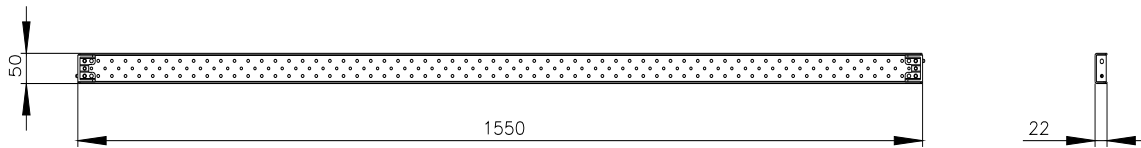

<https://support.industry.siemens.com/cs/ww/pl/ps/8MF1155-2AS30>

Image database (product images, 2D dimension drawings, 3D models, device circuit diagrams, ...)

[https://www.automation.siemens.com/bilddb/cax\\_en.aspx?mlfb=8MF1155-2AS30](https://www.automation.siemens.com/bilddb/cax_en.aspx?mlfb=8MF1155-2AS30)

CAX-Online-Generator

<https://www.siemens.com/cax>

Tender specifications

<https://www.siemens.com/specifications>

Krzywe charakterystyczne

[https://curves.simaris.siemens.com/curves/<mmp\\_prod\\_noCOMP='HAUPT'></mmp\\_prod\\_no>](https://curves.simaris.siemens.com/curves/<mmp_prod_noCOMP='HAUPT'></mmp_prod_no>)