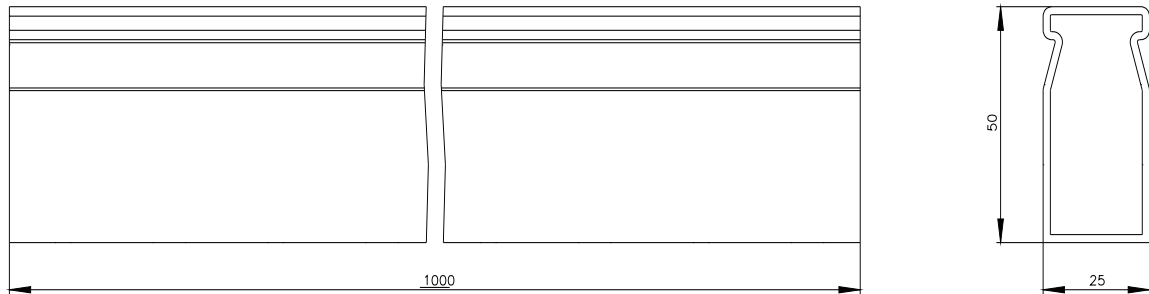

<https://support.industry.siemens.com/cs/ww/pl/ps/8MF1220-2HL6>

Image database (product images, 2D dimension drawings, 3D models, device circuit diagrams, ...)

[https://www.automation.siemens.com/bilddb/cax\\_en.aspx?mlfb=8MF1220-2HL6](https://www.automation.siemens.com/bilddb/cax_en.aspx?mlfb=8MF1220-2HL6)

CAX-Online-Generator

<https://www.siemens.com/cax>

Tender specifications

<https://www.siemens.com/specifications>

Krzywe charakterystyczne

[https://curves.simaris.siemens.com/curves/<mmp\\_prod\\_noCOMP='HAUPT'></mmp\\_prod\\_no>](https://curves.simaris.siemens.com/curves/<mmp_prod_noCOMP='HAUPT'></mmp_prod_no>)