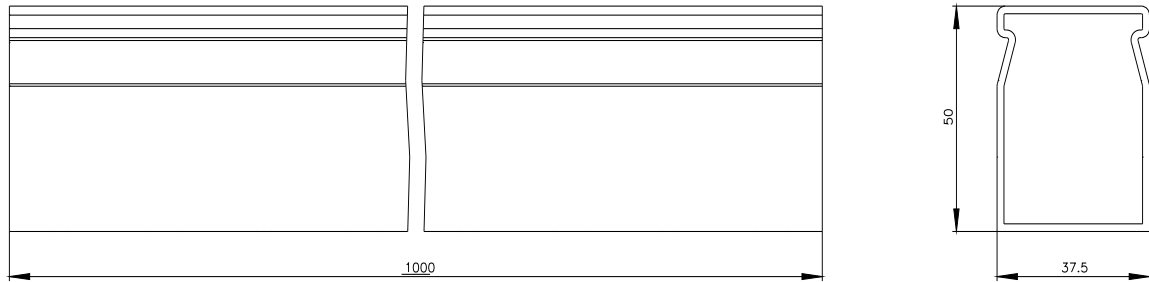

<https://support.industry.siemens.com/cs/ww/pl/ps/8MF1240-2HL6>

Image database (product images, 2D dimension drawings, 3D models, device circuit diagrams, ...)

[https://www.automation.siemens.com/bilddb/cax\\_en.aspx?mlfb=8MF1240-2HL6](https://www.automation.siemens.com/bilddb/cax_en.aspx?mlfb=8MF1240-2HL6)

CAx-Online-Generator

<https://www.siemens.com/cax>

Tender specifications

<https://www.siemens.com/specifications>

Krzywe charakterystyczne

[https://curves.simaris.siemens.com/curves/<mmp\\_prod\\_noCOMP='HAUPT'></mmp\\_prod\\_no>](https://curves.simaris.siemens.com/curves/<mmp_prod_noCOMP='HAUPT'></mmp_prod_no>)