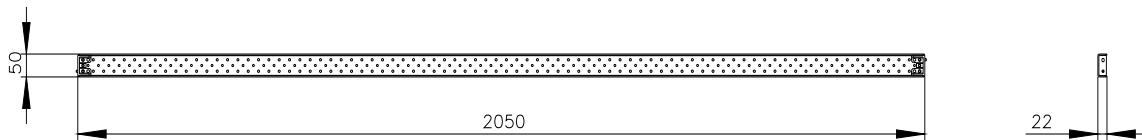

<https://support.industry.siemens.com/cs/ww/pl/ps/8MF1205-2AS30>

Image database (product images, 2D dimension drawings, 3D models, device circuit diagrams, ...)

https://www.automation.siemens.com/bilddb/cax_en.aspx?mlfb=8MF1205-2AS30

CAx-Online-Generator

<https://www.siemens.com/cax>

Tender specifications

<https://www.siemens.com/specifications>

Krzywe charakterystyczne

https://curves.simaris.siemens.com/curves/<mmp_prod_noCOMP='HAUPT'></mmp_prod_no>