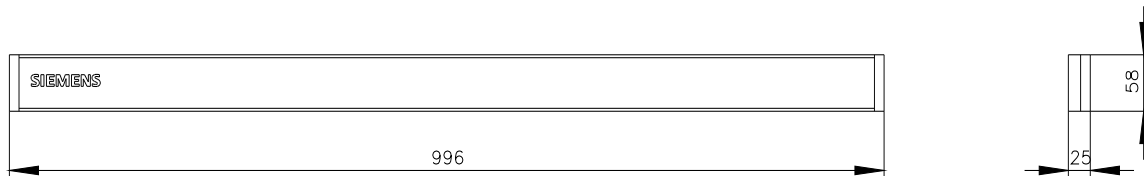

CAx-Online-Generator

<https://www.siemens.com/cax>

Tender specifications

<https://www.siemens.com/specifications>

Krzywe charakterystyczne

[https://curves.simaris.siemens.com/curves/<mmp\\_prod\\_noCOMP='HAUPT'></mmp\\_prod\\_no>](https://curves.simaris.siemens.com/curves/<mmp_prod_noCOMP='HAUPT'></mmp_prod_no>)