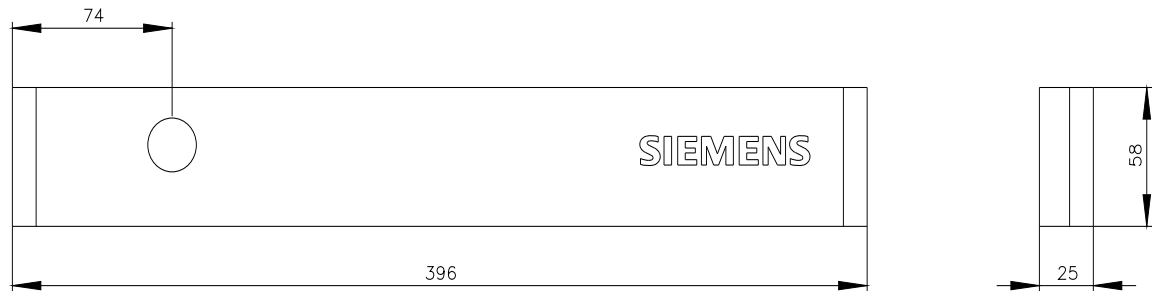

<https://support.industry.siemens.com/cs/ww/pl/ps/8MF1040-2CD16>

Image database (product images, 2D dimension drawings, 3D models, device circuit diagrams, ...)

https://www.automation.siemens.com/bilddb/cax_en.aspx?mlfb=8MF1040-2CD16

CAX-Online-Generator

<https://www.siemens.com/cax>

Tender specifications

<https://www.siemens.com/specifications>

Krzywe charakterystyczne

https://curves.simaris.siemens.com/curves/<mmp_prod_noCOMP='HAUPT'></mmp_prod_no>