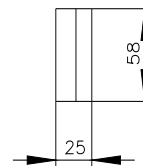

Image database (product images, 2D dimension drawings, 3D models, device circuit diagrams, ...)

https://www.automation.siemens.com/bilddb/cax_en.aspx?mlfb=8MF1060-2CD00

CAx-Online-Generator

<https://www.siemens.com/cax>

Tender specifications

<https://www.siemens.com/specifications>

Krzywe charakterystyczne

https://curves.siemens.com/curves/?mmp_prod_noCOMP='HAUPT'&mmp_prod_no=

Ostatnia zmiana:

24.05.2025 