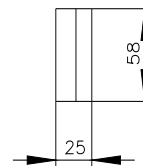

<https://support.industry.siemens.com/cs/ww/pl/ps/8MF1060-2CD10>

Image database (product images, 2D dimension drawings, 3D models, device circuit diagrams, ...)

https://www.automation.siemens.com/bilddb/cax_en.aspx?mlfb=8MF1060-2CD10

CAx-Online-Generator

<https://www.siemens.com/cax>

Tender specifications

<https://www.siemens.com/specifications>

Krzywe charakterystyczne

https://curves.simaris.siemens.com/curves/<mmp_prod_noCOMP='HAUPT'></mmp_prod_no>