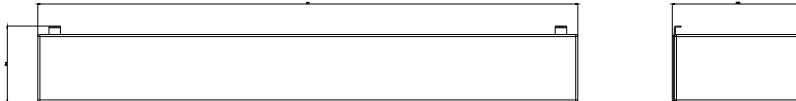

<https://support.industry.siemens.com/cs/ww/pl/ps/8GK9901-0KK32>

Image database (product images, 2D dimension drawings, 3D models, device circuit diagrams, ...)

[https://www.automation.siemens.com/bilddb/cax\\_en.aspx?mlfb=8GK9901-0KK32](https://www.automation.siemens.com/bilddb/cax_en.aspx?mlfb=8GK9901-0KK32)

CAX-Online-Generator

<https://www.siemens.com/cax>

Tender specifications

<https://www.siemens.com/specifications>

Krzywe charakterystyczne

[https://curves.simaris.siemens.com/curves/<mmp\\_prod\\_noCOMP='HAUPT'></mmp\\_prod\\_no>](https://curves.simaris.siemens.com/curves/<mmp_prod_noCOMP='HAUPT'></mmp_prod_no>)