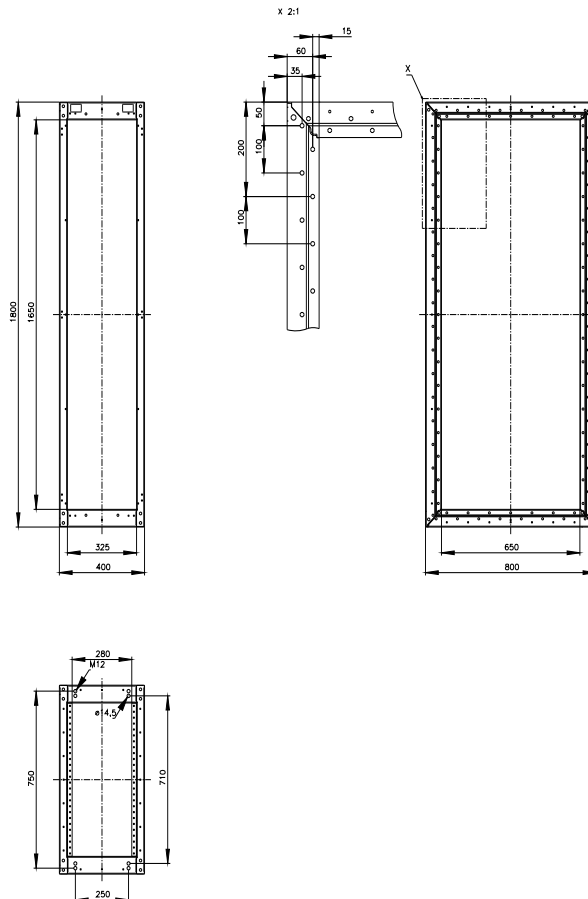

<https://support.industry.siemens.com/cs/ww/pl/ps/8MF1848-2GS40>

Image database (product images, 2D dimension drawings, 3D models, device circuit diagrams, ...)

[https://www.automation.siemens.com/bilddb/cax\\_en.aspx?mlfb=8MF1848-2GS40](https://www.automation.siemens.com/bilddb/cax_en.aspx?mlfb=8MF1848-2GS40)

CAX-Online-Generator

<https://www.siemens.com/cax>

Tender specifications

<https://www.siemens.com/specifications>

Krzywe charakterystyczne

[https://curves.simaris.siemens.com/curves/<mmp\\_prod\\_noCOMP="HAUPT"></mmp\\_prod\\_no>](https://curves.simaris.siemens.com/curves/<mmp_prod_noCOMP=)