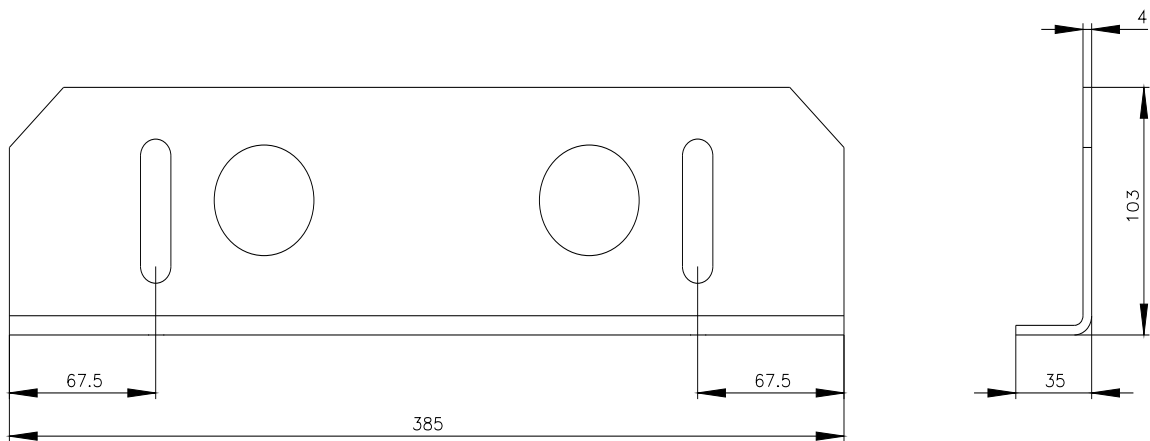

<https://support.industry.siemens.com/cs/ww/pl/ps/8MF1040-2CW>

Image database (product images, 2D dimension drawings, 3D models, device circuit diagrams, ...)

[https://www.automation.siemens.com/bilddb/cax\\_en.aspx?mlfb=8MF1040-2CW](https://www.automation.siemens.com/bilddb/cax_en.aspx?mlfb=8MF1040-2CW)

CAx-Online-Generator

<https://www.siemens.com/cax>

Tender specifications

<https://www.siemens.com/specifications>

Krzywe charakterystyczne

[https://curves.simaris.siemens.com/curves/<mmp\\_prod\\_noCOMP='HAUPT'></mmp\\_prod\\_no>](https://curves.simaris.siemens.com/curves/<mmp_prod_noCOMP='HAUPT'></mmp_prod_no>)