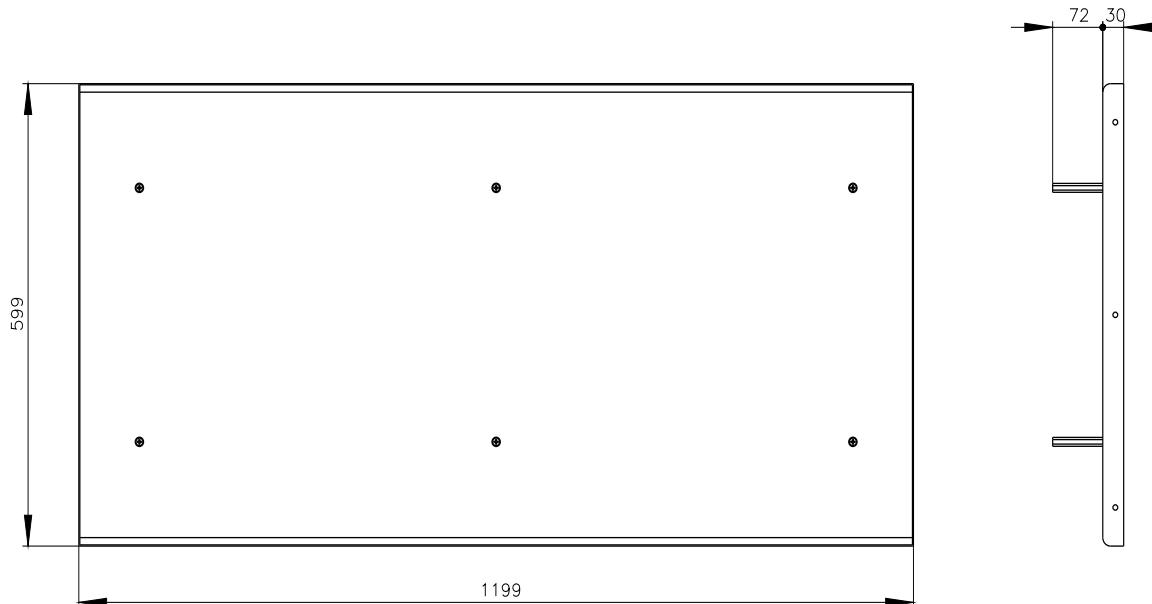

<https://support.industry.siemens.com/cs/ww/pl/ps/8MF1025-2VH>

Image database (product images, 2D dimension drawings, 3D models, device circuit diagrams, ...)

https://www.automation.siemens.com/bilddb/cax_en.aspx?mlfb=8MF1025-2VH

CAX-Online-Generator

<https://www.siemens.com/cax>

Tender specifications

<https://www.siemens.com/specifications>

Krzywe charakterystyczne

[https://curves.simaris.siemens.com/curves/<mmp_prod_noCOMP="HAUPT"></mmp_prod_no>](https://curves.simaris.siemens.com/curves/<mmp_prod_noCOMP=)