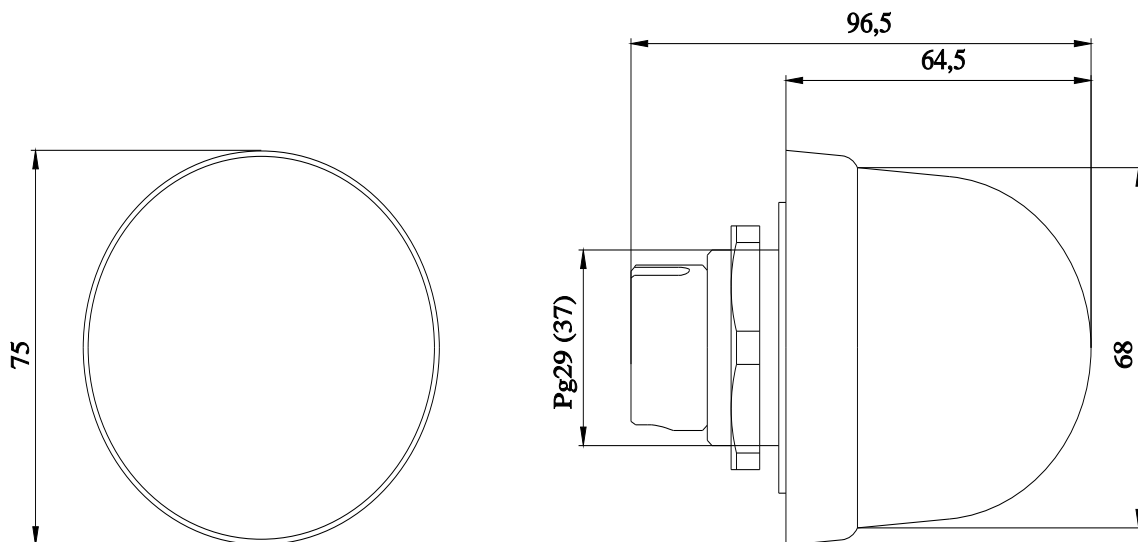

<https://support.industry.siemens.com/cs/ww/en/ps/8WD5350-0CE>

Image database (product images, 2D dimension drawings, 3D models, device circuit diagrams, EPLAN macros, ...)

https://www.automation.siemens.com/bilddb/cax_de.aspx?mlfb=8WD5350-0CE&lang=en