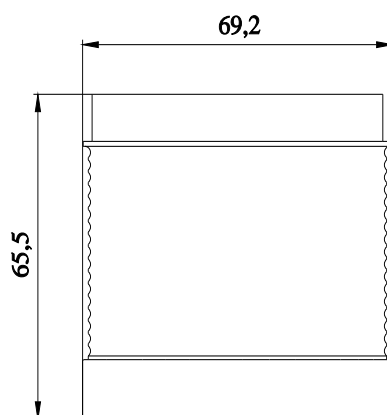

Więcej informacji

Informacje dotyczące opakowania

[Informacje dotyczące opakowania](#)

Information for data generation and storage

<https://support.industry.siemens.com/cs/ww/en/view/109995012>

Information- and Downloadcenter

<https://www.siemens.com/ic10>

Industry Mall (System zamawiania online)

<https://mall.industry.siemens.com/mall/pl/pl/Catalog/product?mlfb=8WD4450-5AF>

CAX-Online-Generator

<https://support.automation.siemens.com/WW/CAXorder/default.aspx?lang=en&mlfb=8WD4450-5AF>

Service&Support

<https://support.industry.siemens.com/cs/ww/en/ps/8WD4450-5AF>

Image database (product images, 2D dimension drawings, 3D models, device circuit diagrams, EPLAN macros, ...)

<https://www.automation.siemens.com/bilddb/cax_de.aspx?mlfb=8WD4450-5AF&lang=en>