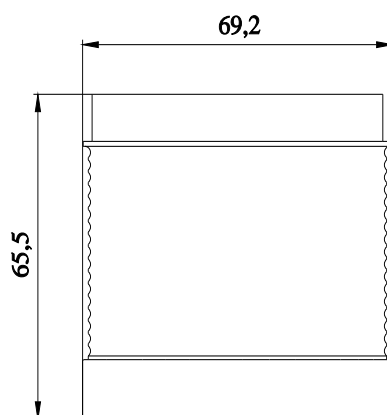

Więcej informacji

Informacje dotyczące opakowania

[Informacje dotyczące opakowania](#)

Information for data generation and storage

<https://support.industry.siemens.com/cs/ww/en/view/109995012>

Information- and Downloadcenter

<https://www.siemens.com/ic10>

Industry Mall (System zamawiania online)

<https://mall.industry.siemens.com/mall/pl/pl/Catalog/product?mlfb=8WD4440-0CC>

CAX-Online-Generator

<https://support.automation.siemens.com/WW/CAXorder/default.aspx?lang=en&mlfb=8WD4440-0CC>

Service&Support

<https://support.industry.siemens.com/cs/ww/en/ps/8WD4440-0CC>

Image database (product images, 2D dimension drawings, 3D models, device circuit diagrams, EPLAN macros, ...)

<https://www.automation.siemens.com/bilddb/cax_de.aspx?mlfb=8WD4440-0CC&lang=en>