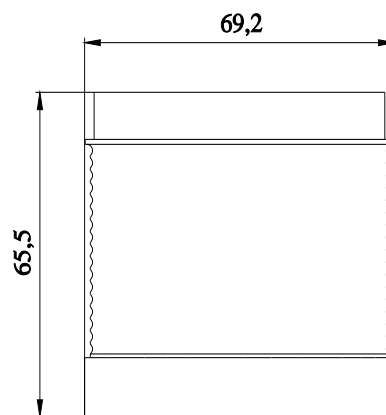

[Environmental Con-
firmations](#)

Więcej informacji

Informacje dotyczące opakowania

[Informacje dotyczące opakowania](#)

Information for data generation and storage

<https://support.industry.siemens.com/cs/ww/en/view/109995012>

Information- and Downloadcenter

<https://www.siemens.com/ic10>

Industry Mall (System zamawiania online)

<https://mall.industry.siemens.com/mall/pl/pl/Catalog/product?mlfb=8WD4450-0CC>

CAX-Online-Generator

<https://support.automation.siemens.com/WW/CAXorder/default.aspx?lang=en&mlfb=8WD4450-0CC>

Service&Support

<https://support.industry.siemens.com/cs/ww/en/ps/8WD4450-0CC>

Image database (product images, 2D dimension drawings, 3D models, device circuit diagrams, EPLAN macros, ...)

<https://www.automation.siemens.com/bilddb/cax_de.aspx?mlfb=8WD4450-0CC&lang=en>