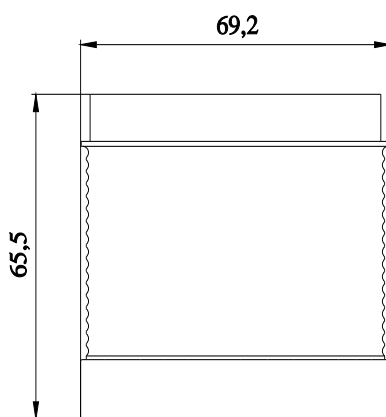

Więcej informacji

Informacje dotyczące opakowania

[Informacje dotyczące opakowania](#)

Information for data generation and storage

<https://support.industry.siemens.com/cs/ww/en/view/109995012>

Information- and Downloadcenter

<https://www.siemens.com/ic10>

Industry Mall (System zamawiania online)

<https://mall.industry.siemens.com/mall/pl/pl/Catalog/product?mlfb=8WD4440-5BE>

CAX-Online-Generator

<https://support.automation.siemens.com/WW/CAXorder/default.aspx?lang=en&mlfb=8WD4440-5BE>

Service&Support

<https://support.industry.siemens.com/cs/ww/en/ps/8WD4440-5BE>

Image database (product images, 2D dimension drawings, 3D models, device circuit diagrams, EPLAN macros, ...)

<https://www.automation.siemens.com/bilddb/cax_de.aspx?mlfb=8WD4440-5BE&lang=en>