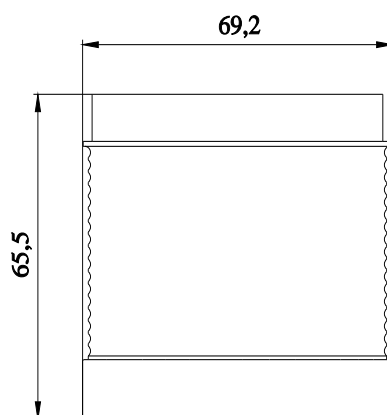

Więcej informacji

Informacje dotyczące opakowania

[Informacje dotyczące opakowania](#)

Information for data generation and storage

<https://support.industry.siemens.com/cs/ww/en/view/109995012>

Information- and Downloadcenter

<https://www.siemens.com/ic10>

Industry Mall (System zamawiania online)

<https://mall.industry.siemens.com/mall/pl/pl/Catalog/product?mlfb=8WD4450-5AE>

CAX-Online-Generator

<https://support.automation.siemens.com/WW/CAXorder/default.aspx?lang=en&mlfb=8WD4450-5AE>

Service&Support

<https://support.industry.siemens.com/cs/ww/en/ps/8WD4450-5AE>

Image database (product images, 2D dimension drawings, 3D models, device circuit diagrams, EPLAN macros, ...)

<https://www.automation.siemens.com/bilddb/cax_de.aspx?mlfb=8WD4450-5AE&lang=en>