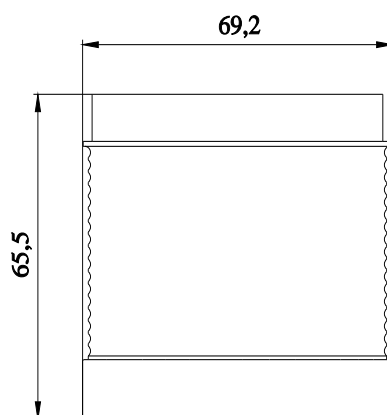

Więcej informacji

Informacje dotyczące opakowania

[Informacje dotyczące opakowania](#)

Information for data generation and storage

<https://support.industry.siemens.com/cs/ww/en/view/109995012>

Information- and Downloadcenter

<https://www.siemens.com/ic10>

Industry Mall (System zamawiania online)

<https://mall.industry.siemens.com/mall/pl/pl/Catalog/product?mlfb=8WD4440-0CF>

CAX-Online-Generator

<https://support.automation.siemens.com/WW/CAXorder/default.aspx?lang=en&mlfb=8WD4440-0CF>

Service&Support

<https://support.industry.siemens.com/cs/ww/en/ps/8WD4440-0CF>

Image database (product images, 2D dimension drawings, 3D models, device circuit diagrams, EPLAN macros, ...)

<https://www.automation.siemens.com/bilddb/cax_de.aspx?mlfb=8WD4440-0CF&lang=en>