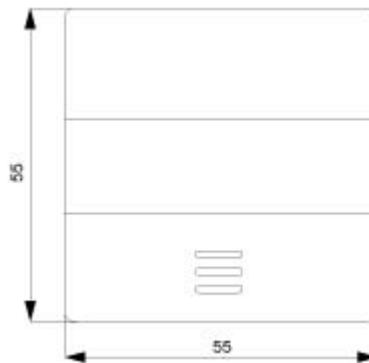

<https://support.industry.siemens.com/cs/ww/pl/ps/5TG6281>

Image database (product images, 2D dimension drawings, 3D models, device circuit diagrams, ...)

[https://www.automation.siemens.com/bilddb/cax\\_en.aspx?mlfb=5TG6281](https://www.automation.siemens.com/bilddb/cax_en.aspx?mlfb=5TG6281)

CAX-Online-Generator

<https://www.siemens.com/cax>

Tender specifications

<https://www.siemens.com/specifications>

Krzywe charakterystyczne

[https://curves.simaris.siemens.com/curves/<mmp\\_prod\\_noCOMP="HAUPT"></mmp\\_prod\\_no>](https://curves.simaris.siemens.com/curves/<mmp_prod_noCOMP=)